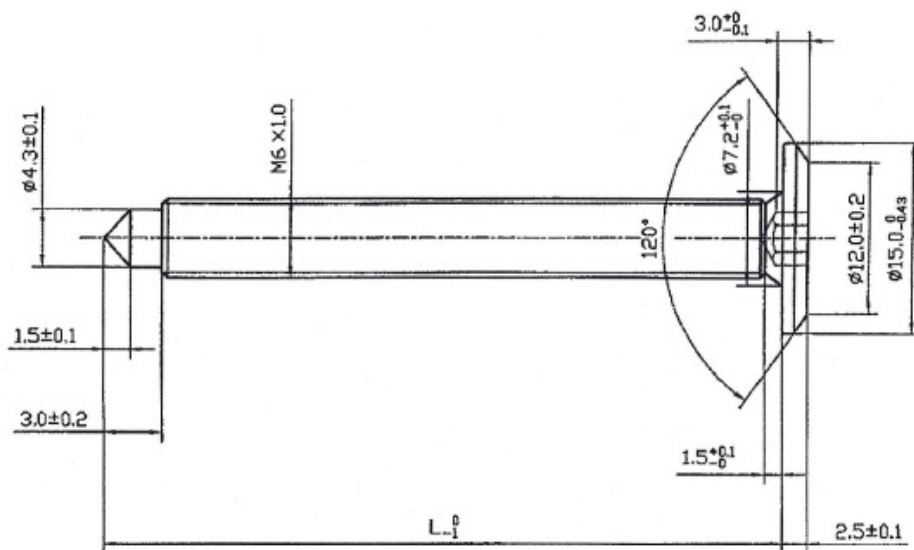

PRODUCT SHEET

Description:

Fifteen Screw, M6x80mm (78+3), SS316, Pointed

Item number:

12.01.680-1

Units	Box	Carton	HS Code	Barcode
Pcs.	100	500	7318155290	
				5704866020589

Length specifications

L ₁
26
31
36
41
46
51
61
71
81
91
101